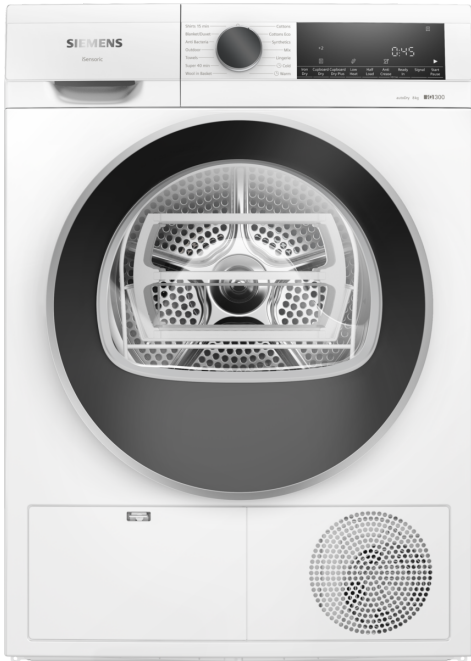

**iQ300, condenser tumble dryer, 8 kg
WP31G200IN**

- ✓ Large LED display - Options and functions always in view and easy to use.
- ✓ For gentle, precise drying that protects clothes – autoDry technology
- ✓ Gently and perfectly dried functional clothes - Outdoor.
- ✓ easyClean filter: Easy to keep clean
- ✓ Super40: Fast and careful drying of small loads

Built-in / Free-standing: Freestanding
 Removable top: Yes
 Door hinge: Right
 Color / Material body: White
 Length electrical supply cord: 145.0 cm
 Dimensions: 842 x 598 x 613 mm
 Net weight: 41.8 kg
 Drum volume: 112 l
 Connection Rating: 2800 W
 Fuse protection: 13 A
 Voltage: 220-240 V
 Frequency: 50 Hz
 Drying process: automatic
 Capacity: 8.0 kg
 Energy efficiency rating: C
 Power consumption in off-mode - NEW (2010/30/EC): 0.15 W
 Power consumption in left-on mode - NEW (2010/30/EC): 0.50 W
 Condensation efficiency class - NEW (2010/30/EC): B

WZ11410	Stacking kit
WZ20160	Condenser drainage kit
WZ20400	Stacking kit with pull-out shelf
WZDP20D	Platform with pull-out, dryer, cubic

iQ300, condenser tumble dryer, 8 kg WP31G200IN

- WP31G200IN
- 8 kg, Condensation dryer, White
- Consumption: energy 1.01 kWh; water 47 l
- speedPerfect
- Reload function

Key features

- Duo-Tronic Sensors monitors moisture levels and temperature to reach desired levels of dryness and to prevent overheating
- Fully electronic control dial for sensor drying, including timed and special programmes
- LED Display for remaining time and 24 hours time delay, programme status indication, special functions
- softDrum system: stainless steel drum with textile care structure, soft design paddles
- Wool drying basket
- Anti-Vibration Design: More stability and quietness
- Drum interior light
- Child-proof lock
- Buzzer at the end of the wash programme
- Reload Function
- Time delay to select end of time of your wash (1-24 hours) and time remaining indicator
- Door hinge: Right-hand, Reversible