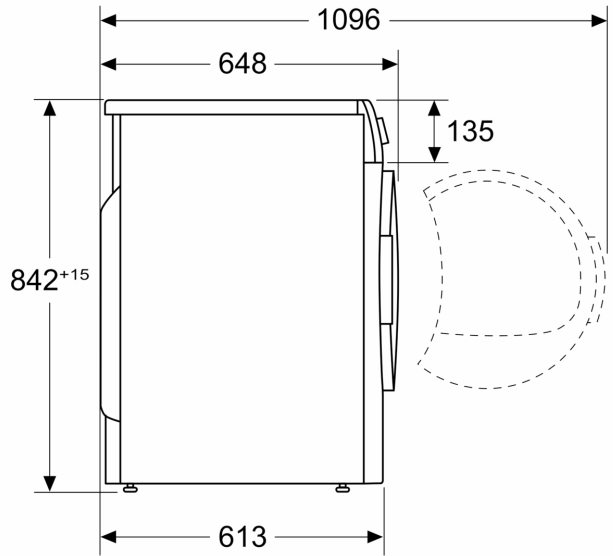

Built-in / Free-standing: Freestanding
 Removable top: Yes
 Door hinge: Right
 Color / Material body: White
 Length electrical supply cord: 145.0 cm
 Dimensions: 842 x 598 x 613 mm
 Net weight: 41.8 kg
 Drum volume: 112 l
 Connection Rating: 2800 W
 Fuse protection: 13 A
 Voltage: 220-240 V
 Frequency: 50 Hz
 Drying process: automatic
 Capacity: 8.0 kg
 Energy efficiency rating: C
 Power consumption in off-mode - NEW (2010/30/EC): 0.15 W
 Power consumption in left-on mode - NEW (2010/30/EC): 0.50 W
 Condensation efficiency class - NEW (2010/30/EC): B

Technical Information

- Noise level washing: 54 dB; Noise level spinning: 74 dB
- Dimensions (H X W X D): 84.2 x 59.8 x 61.3 cm

**iQ300, condenser tumble dryer, 8 kg
WP31G200IN**

Measurements in mm

Measurements in mm